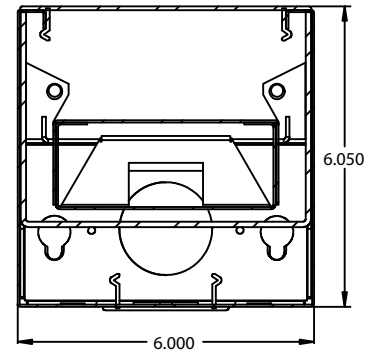

FIXTURE SPECIFICATIONS

INTENDED USE

The specification grade **Alcon Lighting i66 Series Architectural LED Linear Surface Mount Direct Light Fixture** delivers continuous clean lines and clear light to commercial, hospitality and residential interior flush mount lighting applications. Our modern, slim profiles and stylish ceiling light fixture designs offer excellent illumination, exceptional performance and versatility in offices, classrooms, conference rooms, museums, retail outlets, hotels, restaurants, and more.

AVAILABLE LENGTHS

- 2FT** | W 6" x L 24" x H 6"
- 4FT** | W 6" x L 48" x H 6"
- 8FT** | W 6" x L 96" x H 6"
- Custom Length** | Consult Factory

FEATURES

- Construction:** Die-formed and welded 22-gauge cold rolled steel
- Lens:** Snap In Frosted Acrylic
- Dimming Driver:** 0-10V (100-10%) 120-277V 5-Wire or Incandescent 120V 2-Wire
- CRI:** 83
- Life:** 50,000 Hours
- Listings:** cETLus Listed, Title 24 Listed