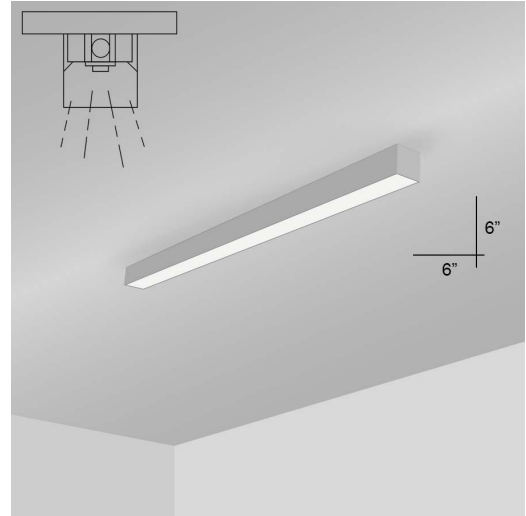

FIXTURE SPECIFICATIONS

INTENDED USE

The specification grade **Alcon Lighting i66 Series Architectural LED Linear Surface Mount Direct Light Fixture** delivers continuous clean lines and clear light to commercial, hospitality and residential interior flush mount lighting applications. Our modern, slim profiles and stylish ceiling light fixture designs offer excellent illumination, exceptional performance and versatility in offices, classrooms, conference rooms, museums, retail outlets, hotels, restaurants, and more.

AVAILABLE LENGTHS

- 2FT** | W 6" x L 24" x H 6"
- 4FT** | W 6" x L 48" x H 6"
- 8FT** | W 6" x L 96" x H 6"
- Custom Length** | Consult Factory

FEATURES

- Construction:** Die-formed and welded 22-gauge cold rolled steel
- Lens:** Snap In Frosted Acrylic
- Dimming Driver:** 0-10V (100-10%) 120-277V 5-Wire or Incandescent 120V 2-Wire
- CRI:** 83
- Life:** 50,000 Hours
- Listings:** cETLus Listed, Title 24 Listed